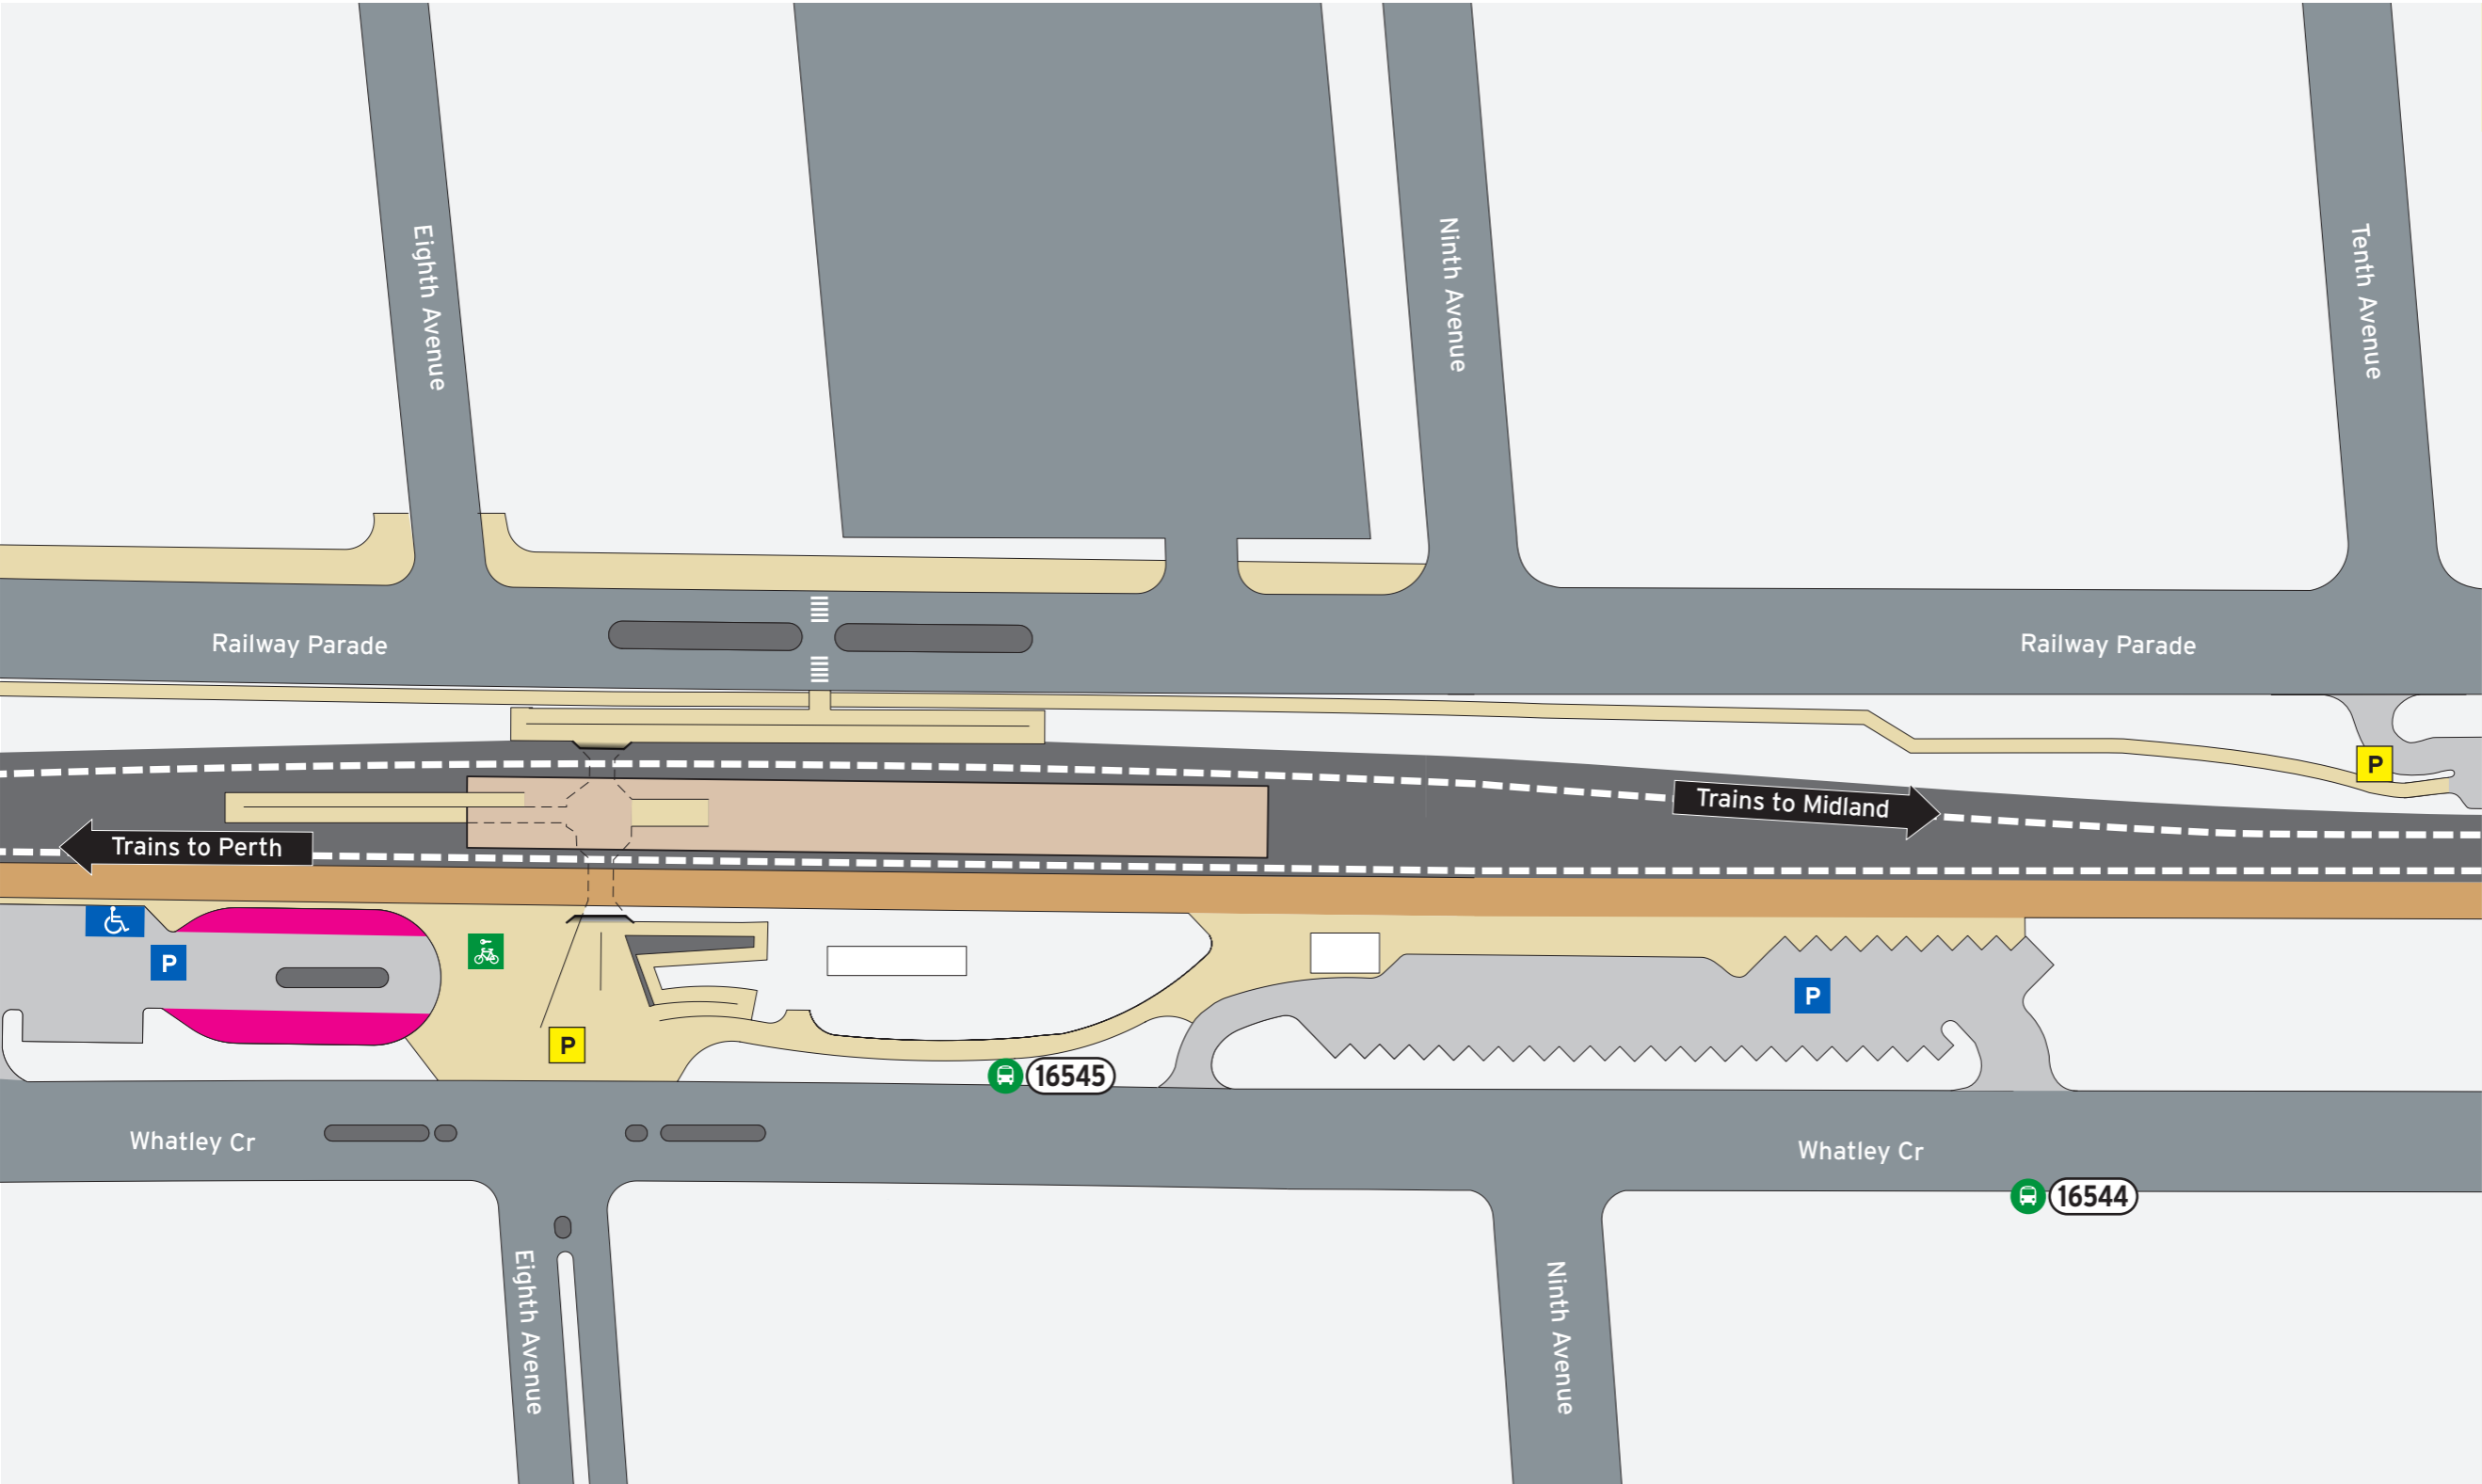

Bus Stands

Stand	Route
16544	901 Train replacement to Perth
	902 Train replacement to Perth
16545	901 Train replacement to Midland Stn
	902 Train replacement to High Wycombe Stn

Legend

North Point

Scale
0 20m

1 Bus Stand Number	P Transperth Parking	Stairs	Road	Platform
Walking/Accessible Path	Pedestrian Access	Bicycle Access	Pathways	Principal Shared Path
			Non-Accessible Area	

P | Parking Information

When to pay

For more information on parking your vehicle visit transperth.wa.gov.au

Legend

- 1 Bus Stand Number
- P Transperth Parking
- Bike Shelter
- Road
- Platform
- ACROD Parking
- Short Term Parking
- Pathways
- Non-Accessible Area
- SmartParker Machine
- Principal Shared Path

North Point

Scale
 0 20m